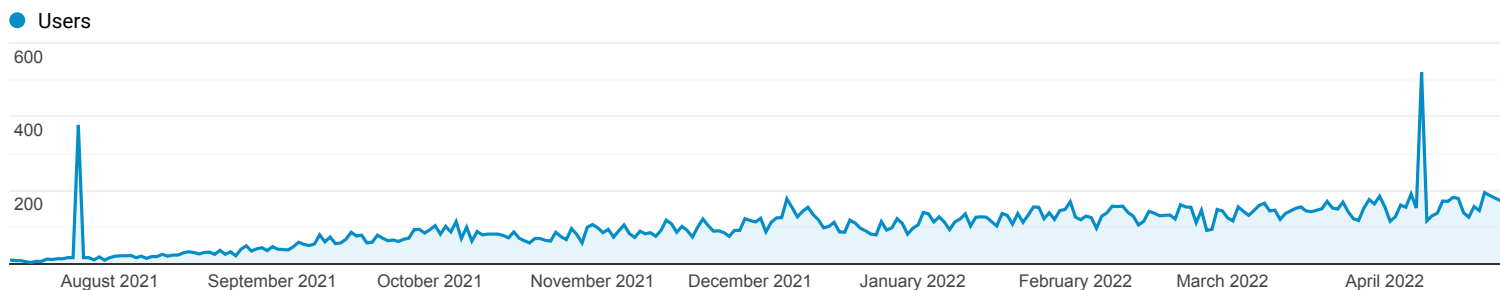

All Traffic

Jul 13, 2021 - Apr 23, 2022

All Users
100.00% Users

Explorer

Summary

Source / Medium	Acquisition			Behavior			Conversions		
	Users	New Users	Sessions	Bounce Rate	Pages / Session	Avg. Session Duration	Goal Conversion Rate	Goal Completions	Goal Value
	23,784 <small>% of Total: 100.00% (23,784)</small>	23,923 <small>% of Total: 100.08% (23,904)</small>	31,198 <small>% of Total: 100.00% (31,198)</small>	73.24% <small>Avg for View: 73.24% (0.00%)</small>	1.60 <small>Avg for View: 1.60 (0.00%)</small>	00:01:35 <small>Avg for View: 00:01:35 (0.00%)</small>	0.00% <small>Avg for View: 0.00% (0.00%)</small>	0 <small>% of Total: 0.00% (0)</small>	\$0.00 <small>% of Total: 0.00% (0.00)</small>
1. google / organic	19,736 <small>(82.05%)</small>	19,738 <small>(82.51%)</small>	25,524 <small>(81.81%)</small>	76.91%	1.52	00:01:33	0.00%	0 <small>(0.00%)</small>	\$0.00 <small>(0.00%)</small>
2. (direct) / (none)	2,574 <small>(10.70%)</small>	2,571 <small>(10.75%)</small>	3,426 <small>(10.98%)</small>	61.15%	1.82	00:01:46	0.00%	0 <small>(0.00%)</small>	\$0.00 <small>(0.00%)</small>
3. bing / organic	438 <small>(1.82%)</small>	434 <small>(1.81%)</small>	497 <small>(1.59%)</small>	68.41%	1.79	00:01:36	0.00%	0 <small>(0.00%)</small>	\$0.00 <small>(0.00%)</small>
4. bottraffic873.xyz / referral	355 <small>(1.48%)</small>	289 <small>(1.21%)</small>	400 <small>(1.28%)</small>	0.00%	2.00	00:00:06	0.00%	0 <small>(0.00%)</small>	\$0.00 <small>(0.00%)</small>
5. clubbingbuy.com / referral	207 <small>(0.86%)</small>	192 <small>(0.80%)</small>	331 <small>(1.06%)</small>	48.04%	2.57	00:02:35	0.00%	0 <small>(0.00%)</small>	\$0.00 <small>(0.00%)</small>
6. trustpilot / company_profile	181 <small>(0.75%)</small>	149 <small>(0.62%)</small>	265 <small>(0.85%)</small>	39.25%	3.22	00:03:44	0.00%	0 <small>(0.00%)</small>	\$0.00 <small>(0.00%)</small>
7. duckduckgo / organic	94 <small>(0.39%)</small>	94 <small>(0.39%)</small>	117 <small>(0.38%)</small>	65.81%	1.87	00:01:53	0.00%	0 <small>(0.00%)</small>	\$0.00 <small>(0.00%)</small>
8. baidu / organic	93 <small>(0.39%)</small>	93 <small>(0.39%)</small>	93 <small>(0.30%)</small>	100.00%	1.00	00:00:00	0.00%	0 <small>(0.00%)</small>	\$0.00 <small>(0.00%)</small>
9. yahoo / organic	92 <small>(0.38%)</small>	91 <small>(0.38%)</small>	115 <small>(0.37%)</small>	68.70%	1.53	00:01:56	0.00%	0 <small>(0.00%)</small>	\$0.00 <small>(0.00%)</small>
10. flippa.com / referral	67 <small>(0.28%)</small>	65 <small>(0.27%)</small>	120 <small>(0.38%)</small>	39.17%	2.59	00:02:57	0.00%	0 <small>(0.00%)</small>	\$0.00 <small>(0.00%)</small>