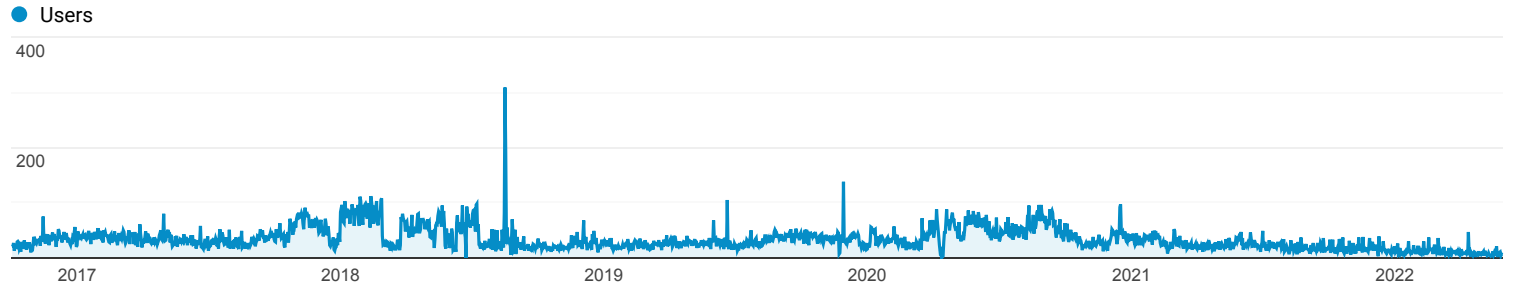

All Traffic

All Users  
100.00% Users

Oct 3, 2016 - May 30, 2022

Explorer

Summary

Source / Medium	Acquisition			Behavior			Conversions		
	Users	New Users	Sessions	Bounce Rate	Pages / Session	Avg. Session Duration	Goal Conversion Rate	Goal Completions	Goal Value
	<b>61,923</b> % of Total: 100.00% (61,923)	<b>62,067</b> % of Total: 100.06% (62,032)	<b>77,734</b> % of Total: 100.00% (77,734)	<b>69.69%</b> Avg for View: 69.69% (0.00%)	<b>1.85</b> Avg for View: 1.85 (0.00%)	<b>00:01:32</b> Avg for View: 00:01:32 (0.00%)	<b>0.00%</b> Avg for View: 0.00% (0.00%)	<b>0</b> % of Total: 0.00% (0)	<b>\$0.00</b> % of Total: 0.00% (\$0.00)
1. <a href="#">google / organic</a>	<b>30,919</b> (49.04%)	<b>30,591</b> (49.29%)	<b>34,981</b> (45.00%)	69.71%	1.66	00:01:10	0.00%	<b>0</b> (0.00%)	<b>\$0.00</b> (0.00%)
2. <a href="#">(direct) / (none)</a>	<b>13,340</b> (21.16%)	<b>13,369</b> (21.54%)	<b>16,139</b> (20.76%)	65.09%	2.27	00:01:57	0.00%	<b>0</b> (0.00%)	<b>\$0.00</b> (0.00%)
3. <a href="#">t.co / referral</a>	<b>8,395</b> (13.32%)	<b>8,251</b> (13.29%)	<b>13,346</b> (17.17%)	80.47%	1.47	00:01:07	0.00%	<b>0</b> (0.00%)	<b>\$0.00</b> (0.00%)
4. <a href="#">youtube.com / referral</a>	<b>2,711</b> (4.30%)	<b>2,525</b> (4.07%)	<b>3,172</b> (4.08%)	60.28%	1.96	00:02:00	0.00%	<b>0</b> (0.00%)	<b>\$0.00</b> (0.00%)
5. <a href="#">m.facebook.com / referral</a>	<b>1,126</b> (1.79%)	<b>1,126</b> (1.81%)	<b>1,159</b> (1.49%)	87.40%	1.29	00:00:16	0.00%	<b>0</b> (0.00%)	<b>\$0.00</b> (0.00%)
6. <a href="#">bing / organic</a>	<b>1,020</b> (1.62%)	<b>1,011</b> (1.63%)	<b>1,132</b> (1.46%)	65.19%	1.72	00:01:09	0.00%	<b>0</b> (0.00%)	<b>\$0.00</b> (0.00%)
7. <a href="#">twitter.com / social</a>	<b>565</b> (0.90%)	<b>505</b> (0.81%)	<b>984</b> (1.27%)	74.29%	2.08	00:02:48	0.00%	<b>0</b> (0.00%)	<b>\$0.00</b> (0.00%)
8. <a href="#">facebook.com / referral</a>	<b>530</b> (0.84%)	<b>505</b> (0.81%)	<b>1,062</b> (1.37%)	53.39%	3.86	00:05:04	0.00%	<b>0</b> (0.00%)	<b>\$0.00</b> (0.00%)
9. <a href="#">yahoo / organic</a>	<b>346</b> (0.55%)	<b>340</b> (0.55%)	<b>388</b> (0.50%)	65.21%	1.79	00:01:32	0.00%	<b>0</b> (0.00%)	<b>\$0.00</b> (0.00%)
10. <a href="#">baidu / organic</a>	<b>330</b> (0.52%)	<b>325</b> (0.52%)	<b>333</b> (0.43%)	53.75%	1.50	00:00:01	0.00%	<b>0</b> (0.00%)	<b>\$0.00</b> (0.00%)